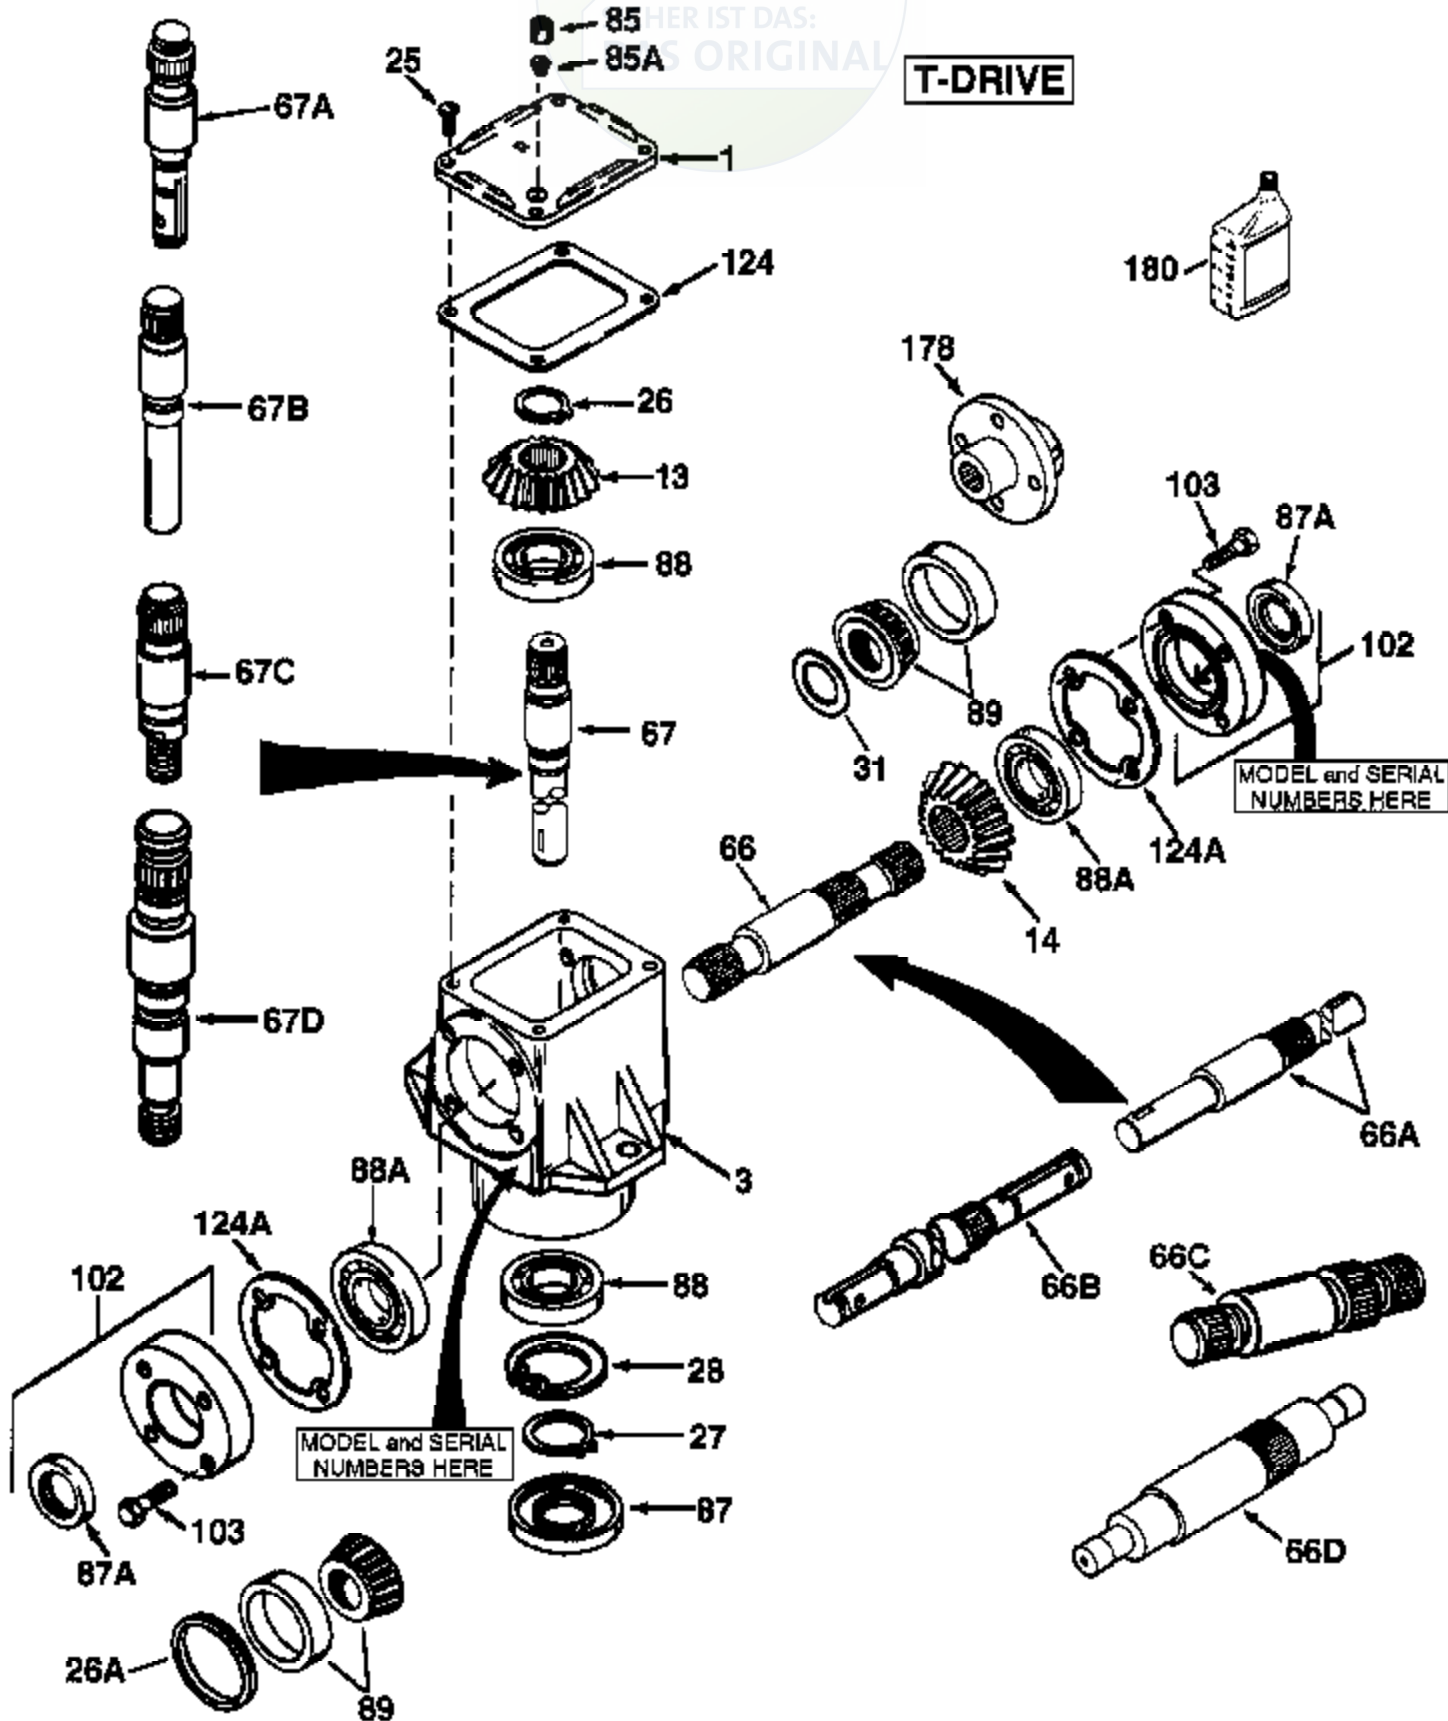

# JOIST

WER IST DAS:  
ORIGINAL

## T-DRIVE

Ref #	Part Number	Qty	Description
	794522A		"T" Drive Head Assembly (Incl. 1 thru 124A)
1	772067		Cover
3	770095A		"T" Drive Housing
13	778101A		Miter Gear (17 teeth) (7/8" ID)
14	778210A		Miter Gear (17 teeth) (1" ID)
25	792025		Screw, 10-24 x 1/2"
26	788018		Retainer Ring
27	788019		Retainer Ring
28	792119		Snap Ring
66A	776270		Input Shaft (8-3/4" long)
67B	776271		Output Shaft (6-3/64" long)
85	792039		Pipe Plug, 1/8-27 (countersunk headle ss)
87A	788031	1000-1000-046	Oil Seal
87	788029	Peerless	Oil Seal
88A	780034		Ball Bearing
88	780034		Ball Bearing
102	786029		Retainer Cap & Seal (Incl. 87A & 103)
103	792026		Screw, 1/4-20 x 7/8"
124A	788030B		Cap Gasket
124	788028		Cover Gasket
180	730229A		Gear Oil 80W90